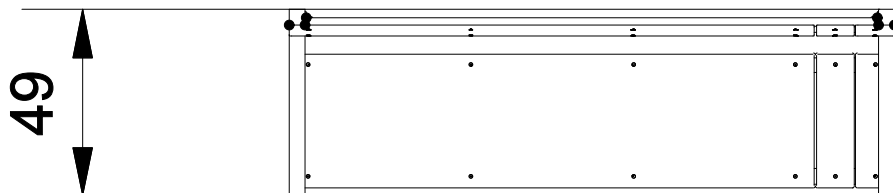

**Information about the product**

Dimensions	158 x 49 cm
Overall height	86 cm

Functions

SCALE 1:25

Materials

Solid construction made of blacksteel S235JR, cleaned in the sandblasting process.

Anti - slip 10 mm HPL platform plate