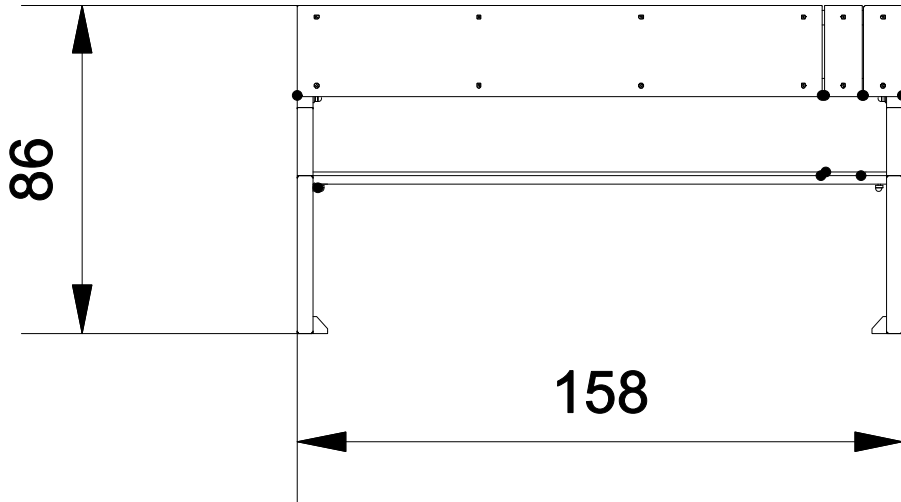

**Information about the product**

Dimensions	158 x 49 cm
Overall height	86 cm

Functions

SCALE 1:25

Materials

Solid construction made of blacksteel S235JR, cleaned in the sandblasting process.

Anti - slip 10 mm HPL platform plate